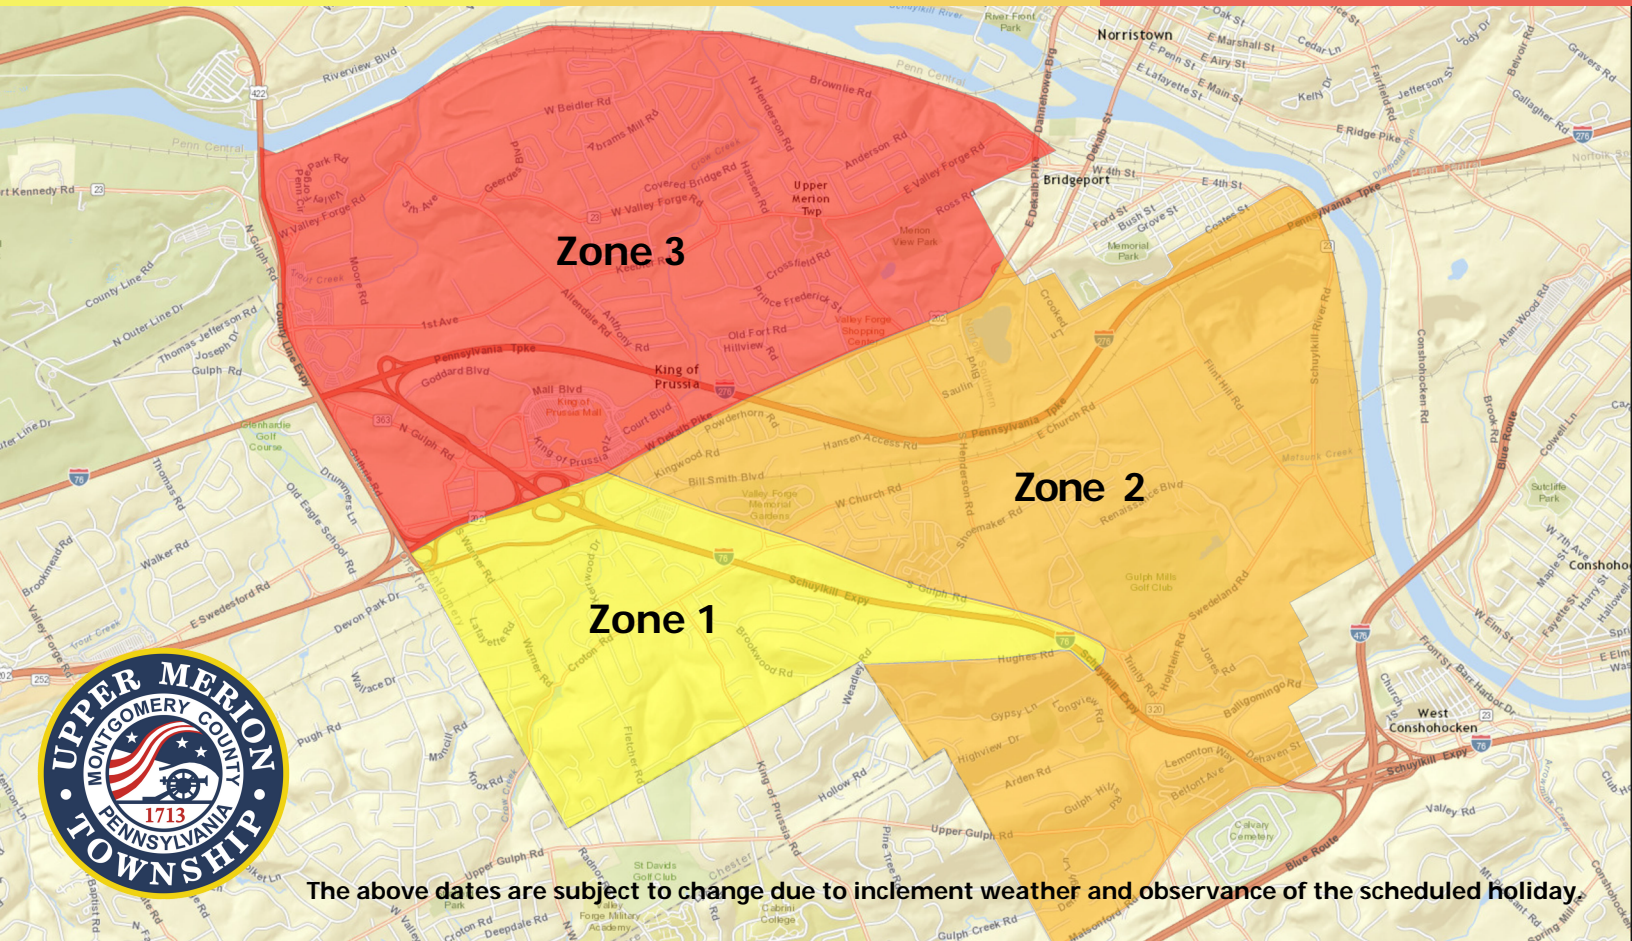

Zone 1

The weeks of November 4 & November 25

Neighborhoods bounded by: DeKalb Pike, South Gulph Road to Hughes Road, Hughes Road and the Township boundary (at Tredyffrin boundary).

- Alderbrook
- Bob White Farms
- Bob White Timbers
- Colonial Village
- Hughes Road
- Merion Hills
- Mount Pleasant
- Smith Farms
- South Gulph Road (North of Hughes Road)
- Valley Forge Estates
- Wayne Woods
- Waynefield

Zone 2

The weeks of November 11 & December 9

Neighborhoods bounded by: South Gulph Road, Hughes Road, DeKalb Pike, and the boundaries of Bridgeport, Plymouth, West Conshohocken, Lower Merion and Radnor.

- Copper Mill Station
- Executive Estates
- Gulph Mills
- Gulph Terrace
- Hughes Park
- King Manor
- Limehouse
- Rampart Ridge
- Rebel Hill
- School Side Manor Henderson Park
- South Gulph Road (South of Hughes Road)
- Swedeland
- Swedesburg
- Union Hill
- Valley Forge Acres
- Valley Forge Homes

Zone 3

The weeks of November 18 & December 16

Neighborhoods bounded by: Route 422, DeKalb Pike and the boundaries of Bridgeport and Lower Providence .

- Beidler Knoll
- Belmont Terrace
- Brandywine Village
- Candlebrook
- Cannon Run East
- Cannon Run West
- Cinnamon Hill
- Crestwyck
- Dartmouth Hills
- Hidden Valley
- Hunter's Run
- Lafayette Park
- Lowell Hills
- Lower E. Valley Forge Road/Tabak Park
- Merion View
- Sweetbriar
- Valley Brooke
- Washington Park