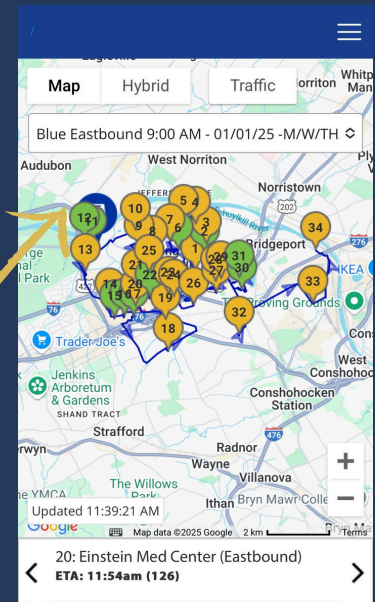

Drivers DO NOT deviate from the established route for any reason.

Real-Time Tracking

Easily track the Rambler in real-time with the BusWhere app or website for a more convenient ride experience!

App: BusWhere for Shuttles **Code:** RAMBLER **Website:** buswhere.com/rambler

Tracking Using the Website

- Go to buswhere.com/rambler in your browser
- Choose the shuttle and direction in the dropdown menu

Tracking Using the App

- **Download** the BusWhere for Shuttles App
- **Enter code:** RAMBLER
- **Choose** the shuttle and direction at the bottom of the screen