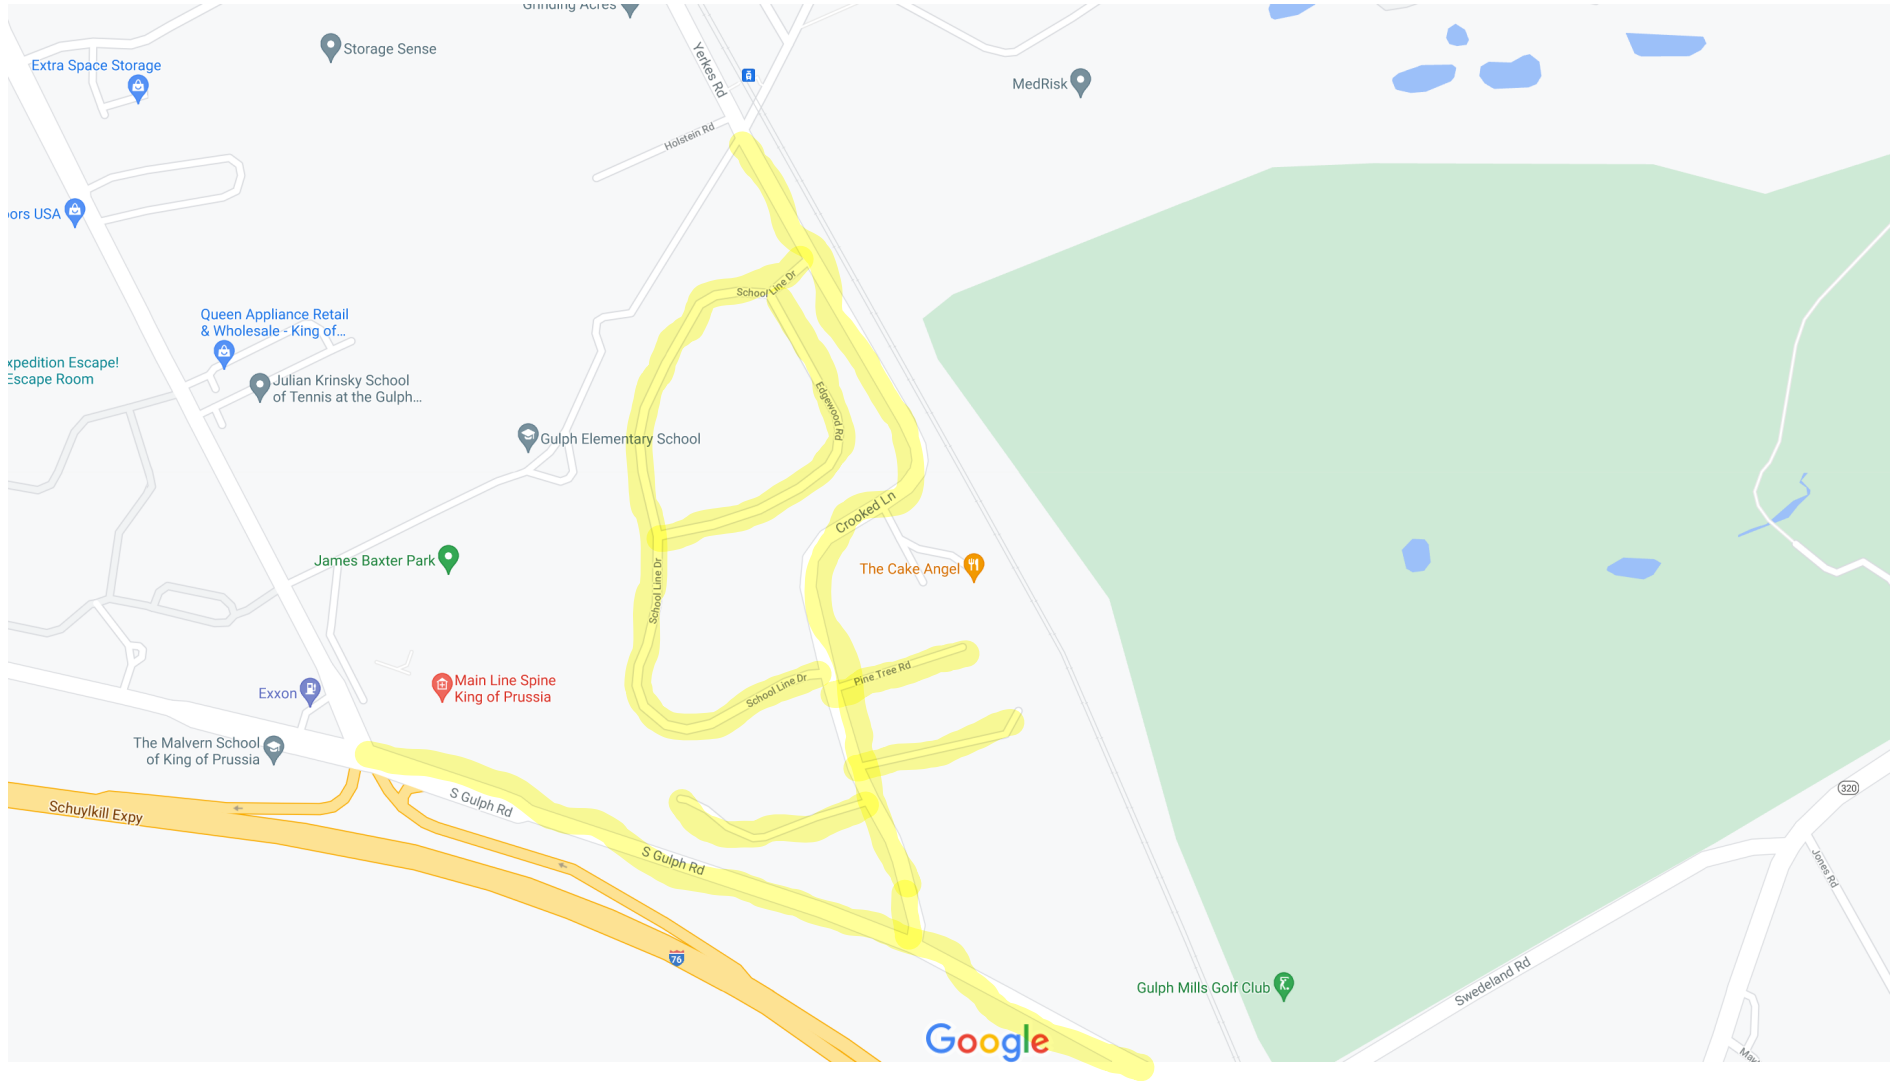

SWEDESBURG - TARGET AREA 1

Map data ©2021 200 ft