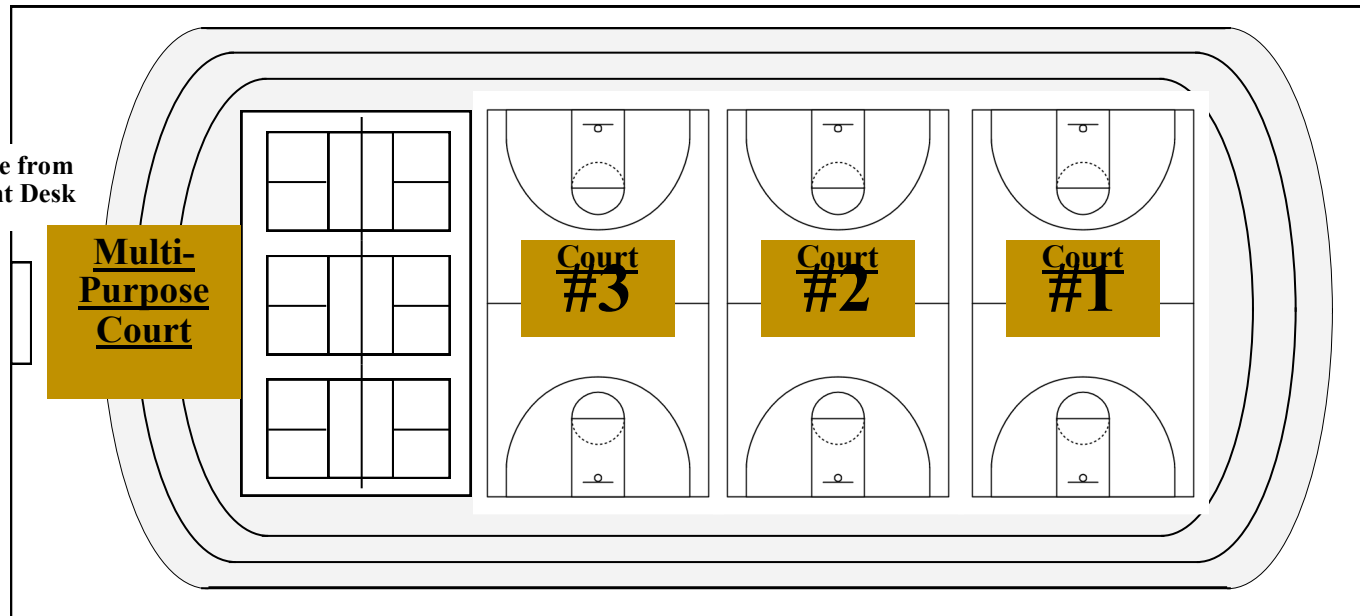

Entrance from
the Front Desk

Family Pickleball Open Gym

Due to the popularity of open gym Pickleball, we have added a time for families to play together. Bring your favorite family member and have some fun!