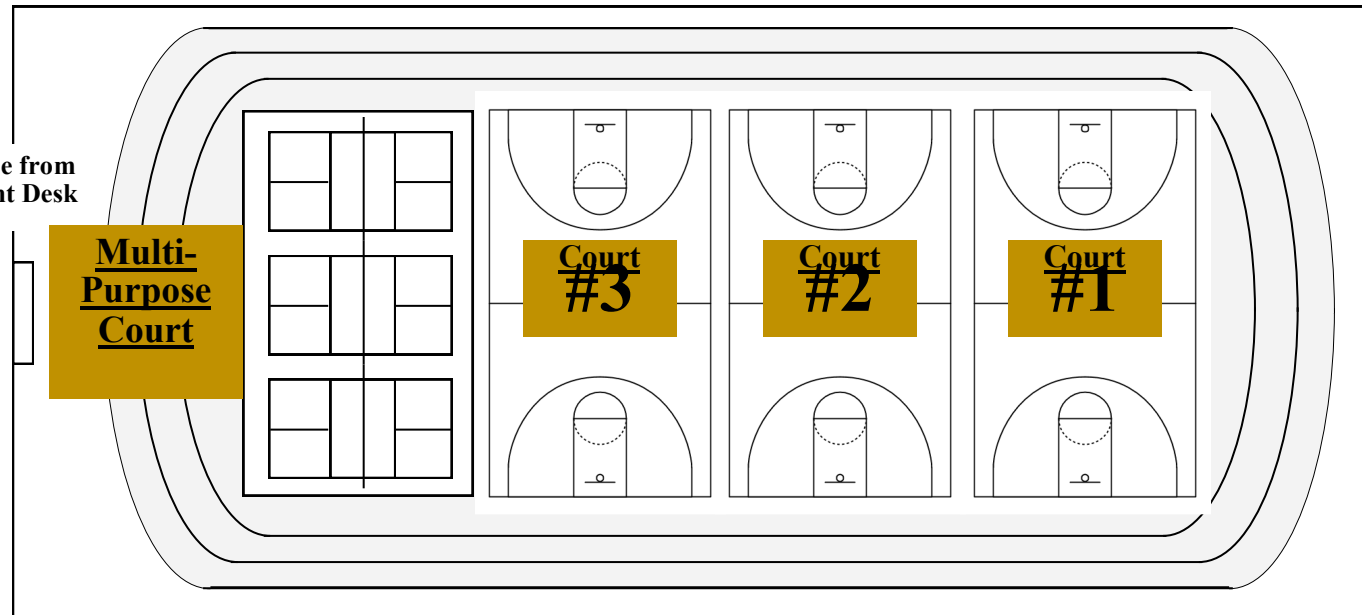

Entrance from
the Front Desk

Family Pickleball Open Gym

Due to the popularity of open gym Pickleball, we have added a time for families to play together. Bring your favorite family member and have some fun!